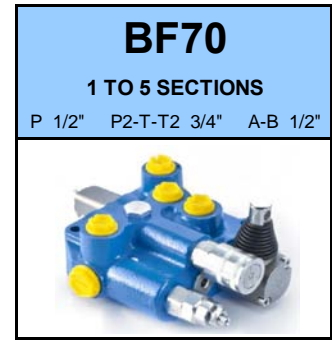

Serie	Code	Price €
BF701/1	938158	685.72
BF701/2	938168	731.50
BF701/3	938155	864.50
BF701/4	938184	997.50
BF701/5	938185	1130.50

All codes and prices are for Double acting, Spring Centre, BSPP threaded ports
All Prices are subject to VAT & CARRIAGE