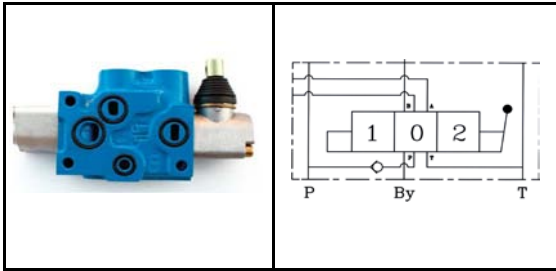

Type	Code	Price €
BC20S G /MO A1/	806071	220.00
BC35S G /MO A1/	806877	220.00
BC40S G /MO A1/	806017	240.00
BC50S G /MO A1/	809053	240.00
BC60S G /MO A1/	806767	260.00
BC150S G /MO A1/	806046	350.00